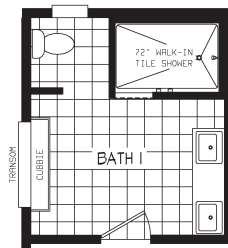

RAMSEY SERIES

Ramsey 4045-1

54RMS28563AH / 3 beds / 2 baths / 1,474 sq. ft.

SOAKER TUB &
60" TILE SHOWER

72" WALK-IN
TILE SHOWER

Standard Features

INTERIOR

- 2 Pendant Lights Over Island (Where Applicable)
- LED Ceiling Lights Throughout
- Flat Ceilings Throughout
- 8' Side Sidewall Height
- Shaw® Carpet with 8 lbs. Pad
- Shaw® Vinyl Flooring
- Orange Peel Ceiling
- Drywall Throughout (Except in Non Walk-In Closets)
- Wire Vented Shelving – Closets, Linens, Pantries
- White Hollow Core Interior Doors
- In Line Heat Duct
- Craftsman Style White DuraCraft® Trim
- Pfister® Faucets

KITCHEN

- DuraCraft® Cabinets
- 42" Overhead Cabinets with 2 Fixed Shelves
- Fixed Shelf Over Refrigerator
- Stainless Steel Sink with High Neck Pull-Down Faucet
- Drawer Bank In Kitchen
- 1 Row Ceramic Backsplash
- Kitchen Island (Floor Plan Specific)
- Fixed Shelf in Base Cabinets
- Soft Close Cabinet Drawers Throughout
- Crescent Edge