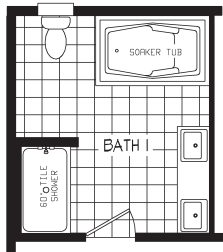

RAMSEY SERIES

Ramsey 4045-1

54RMS28563AH / 3 beds / 2 baths / 1,474 sq. ft.

SOAKER TUB &
60" TILE SHOWER

72" WALK-IN
TILE SHOWER

Standard Features

INTERIOR

- 2 Pendant Lights Over Island (Where Applicable)
- LED Ceiling Lights Throughout
- Flat Ceilings Throughout
- 8' Side Sidewall Height
- Shaw® Carpet with 8 lbs. Pad
- Shaw® Vinyl Flooring
- Orange Peel Ceiling
- Drywall Throughout (Except in Non Walk-In Closets)
- Wire Vented Shelving – Closets, Linens, Pantries
- White Hollow Core Interior Doors
- In Line Heat Duct
- Craftsman Style White DuraCraft® Trim
- Pfister® Faucets

KITCHEN

- DuraCraft® Cabinets
- 42" Overhead Cabinets with 2 Fixed Shelves
- Fixed Shelf Over Refrigerator
- Stainless Steel Sink with High Neck Pull-Down Faucet
- Drawer Bank In Kitchen
- 1 Row Ceramic Backsplash
- Kitchen Island (Floor Plan Specific)
- Fixed Shelf in Base Cabinets
- Soft Close Cabinet Drawers Throughout
- Crescent Edge